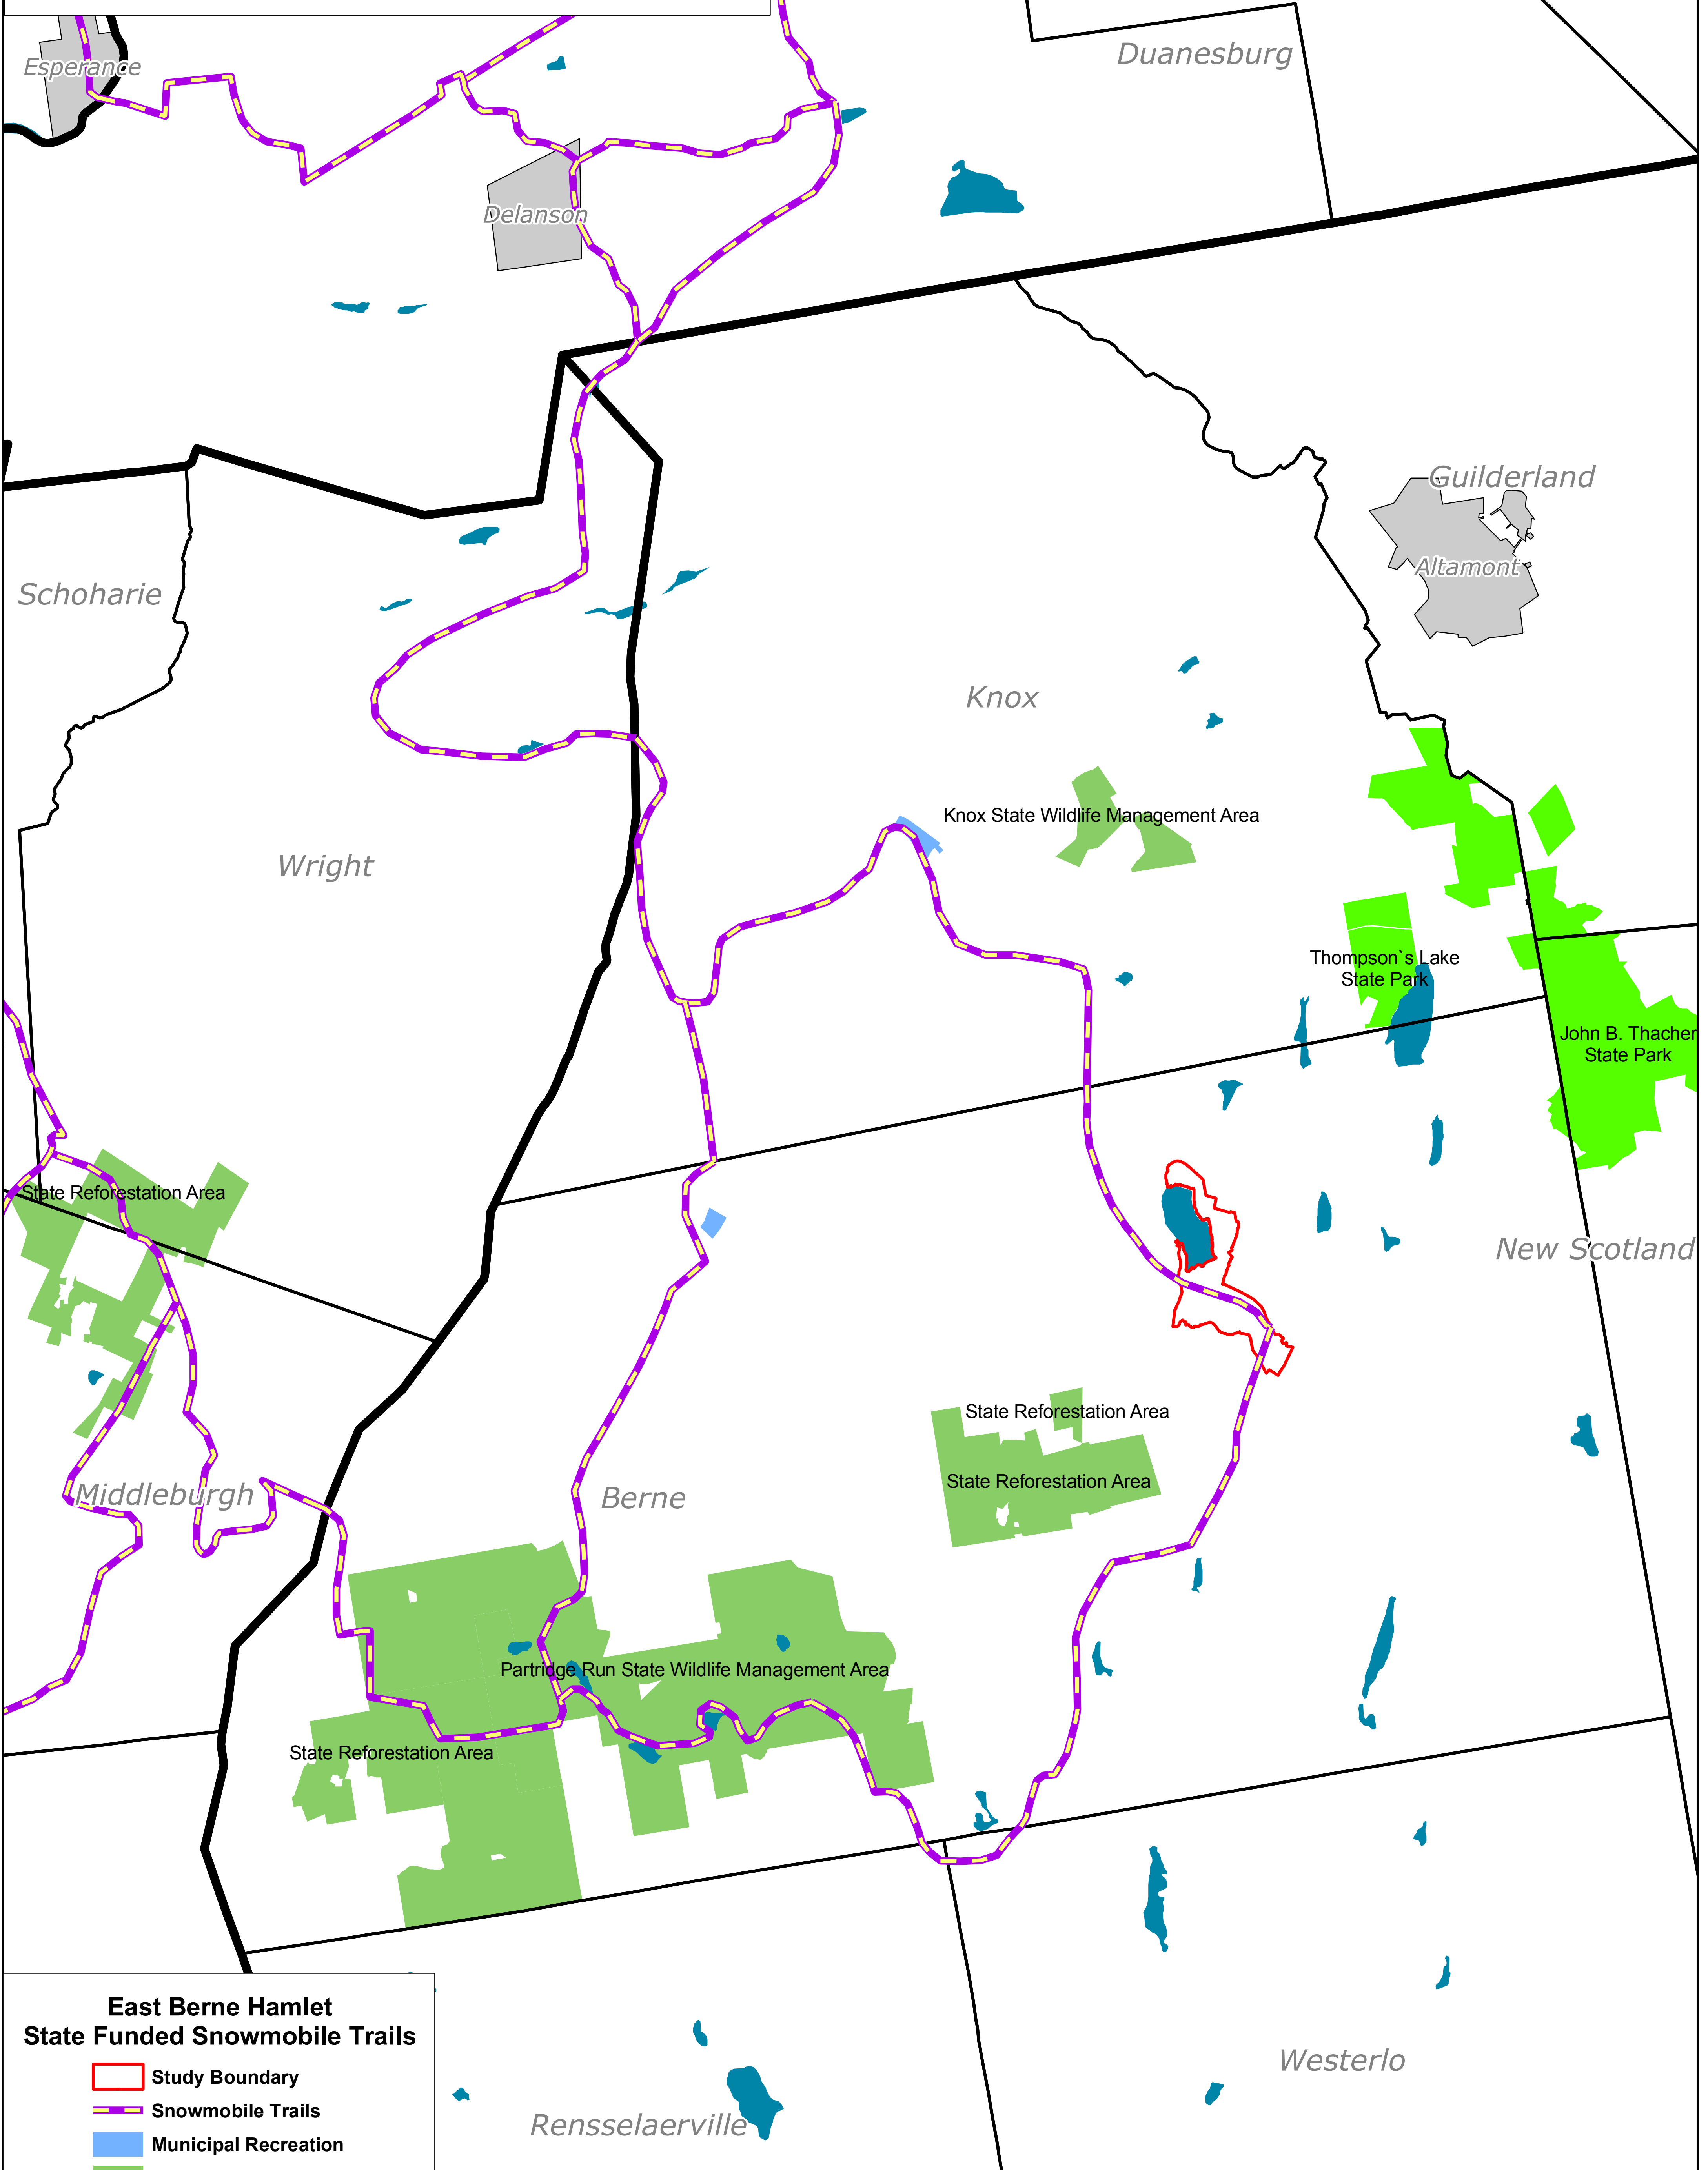

Town of Berne Hamlet of East Berne Albany County, NY

 **Community Planning &
Environmental Associates**
Nan Stolzenburg, AICP - www.planningbetterplaces.com
152 Stolzenburg Road, Berne, NY 12023
Don Meltz, Planning and GIS - www.donmeltz.com

**East Berne Hamlet
State Funded Snowmobile Trails**

-  Study Boundary
-  Snowmobile Trails
-  Municipal Recreation
-  State Recreation
-  County Boundaries
-  Town Boundaries
-  Village
-  Water